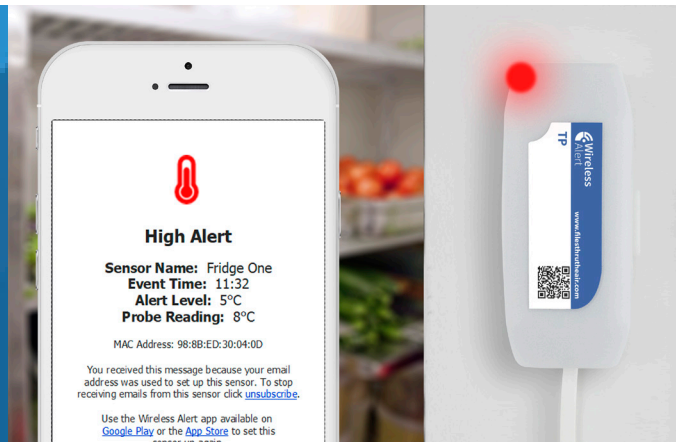

Wireless Alert TP

Wireless Alert TP is a battery-powered temperature sensor that sends a warning email if a user-set level is reached. Simply select your temperature limits and connect to any WiFi network using the Wireless Alert mobile app.

- -40°C to 125°C temperature probe with 1.5m cable
- User-configurable high and low temperature limits
- Sends email alerts and scheduled status reports
- Flashing alert indicator
- WiFi connected
- Simple to set up using the free mobile app
- Two years' battery life*
- No ongoing subscription fees
- Includes sticky pad for wall mounting

The Wireless Alert TP can be set up to monitor temperature limits in a variety of applications. High and low temperature limits are user-configurable between -40 and 125°C (-40 and 257°F). The device will trigger a notification email, sent to a user-selected address, if the temperature limits are breached and when the temperature returns to within those limits. In addition to this, the device can send a scheduled summary email detailing minimum, maximum and average temperature, as well as battery level, number of alerts, and total time spent in alert mode.