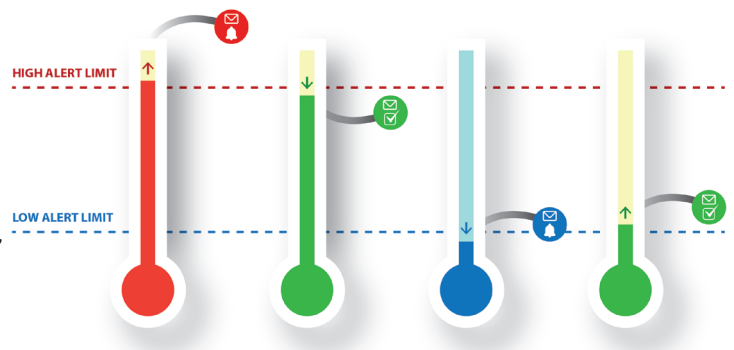

Wireless Alert TP

Wireless Alert TP is a battery-powered temperature sensor that sends a warning email if a user-set level is reached. Simply select your temperature limits and connect to any WiFi network using the Wireless Alert mobile app.

- -40°C to 125°C temperature probe with 1.5m cable
- User-configurable high and low temperature limits
- Sends email alerts and scheduled status reports
- Flashing alert indicator
- WiFi connected
- Simple to set up using the free mobile app
- Two years' battery life*
- No ongoing subscription fees
- Includes sticky pad for wall mounting

The Wireless Alert TP can be set up to monitor temperature limits in a variety of applications. High and low temperature limits are user-configurable between -40 and 125°C (-40 and 257°F). The device will trigger a notification email, sent to a user-selected address, if the temperature limits are breached and when the temperature returns to within those limits. In addition to this, the device can send a scheduled summary email detailing minimum, maximum and average temperature, as well as battery level, number of alerts, and total time spent in alert mode.

Specifications

	Minimum	Typical	Maximum	Unit
Probe Measurement Range	-40 (-40)		125 (257)	°C (°F)
Device Operating Temperature	-18 (-0)		+55 (131)	°C (°F)
Notification Thresholds	User configurable, within probe measurement range stated above			
Measurement Resolution		1 (1)		°C (°F)
Measurement Accuracy		+/-1 (-40 to +80°C) (+/-2 (-40 to +176°F))		°C (°F)
Environmental Conditions	Device: indoor use only (IP5X), Probe: waterproof (IP67)			
Probe Length		1.5		m
Product Dimensions (excluding probe)	69 x 32 x 22 (2.7 x 1.3 x 0.9)			mm (inches)
Battery Type	2 x 1.5V Alkaline LR03/UM4/AAA			
Battery Life		2*		Years
WiFi	WPA 802.11bgn (2.4GHz)**			